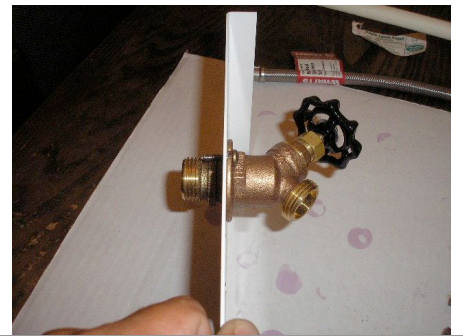

Exterior shower on 05 34 Classic PHOTOS

Washer hose steel braided with rubber covering. (6ft)

Water supply compartment

Water supply compartment

Supply lines going from Pex to shower under bathroom sink

Supply at shower fixture

Coat hanger used to fish washer hose under water heater that is under the bathroom sink.

Pieces and parts used

Tee made from CPVC

Hose bib with 3/4 hose fitting installed on steel cover in water supply compartment

Washer hose attached to bib

Tee installed in shower hot water supply line

Tee installed in shower hot water supply line