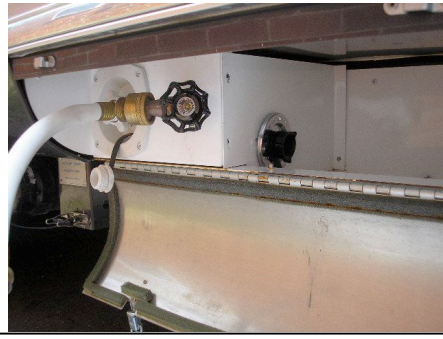

Exterior shower on 05 34 Classic PHOTOS

Washer hose steel braided with rubber covering. (6ft)

Water supply compartment

Water supply compartment

Supply lines going from Pex to shower under bathroom sink

Supply at shower fixture

Coat hanger used to fish washer hose under water heater that is under the bathroom sink.

Pieces and parts used

Tee made from CPVC

Hose bib with 3/4 hose fitting installed on steel cover in water supply compartment

Washer hose attached to bib

Tee installed in shower hot water supply line

Tee installed in shower hot water supply line