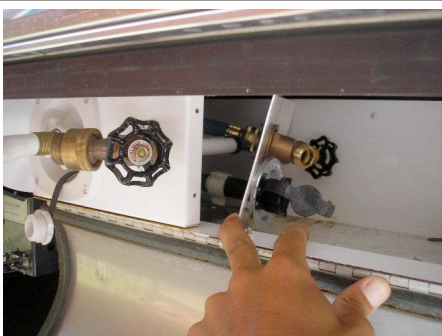

Exterior shower on 05 34 Classic PHOTOS

Washer hose steel braided with rubber covering. (6ft)

Water supply compartment

Water supply compartment

Supply lines going from Pex to shower under bathroom sink

Supply at shower fixture

Coat hanger used to fish washer hose under water heater that is under the bathroom sink.

Pieces and parts used

Tee made from CPVC

Hose bib with 3/4 hose fitting installed on steel cover in water supply compartment

Washer hose attached to bib

Tee installed in shower hot water supply line

Tee installed in shower hot water supply line