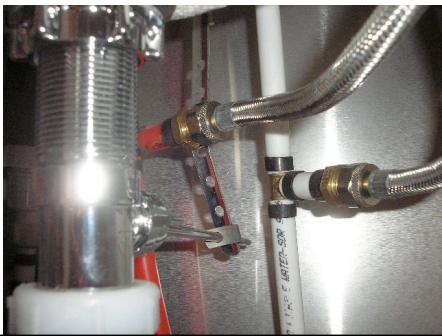

Exterior shower on 05 34 Classic PHOTOS

Washer hose steel braided with rubber covering. (6ft)

Water supply compartment

Water supply compartment

Supply lines going from Pex to shower under bathroom sink

Supply at shower fixture

Coat hanger used to fish washer hose under water heater that is under the bathroom sink.

Pieces and parts used

Tee made from CPVC

Hose bib with 3/4 hose fitting installed on steel cover in water supply compartment

Washer hose attached to bib

Tee installed in shower hot water supply line

Tee installed in shower hot water supply line