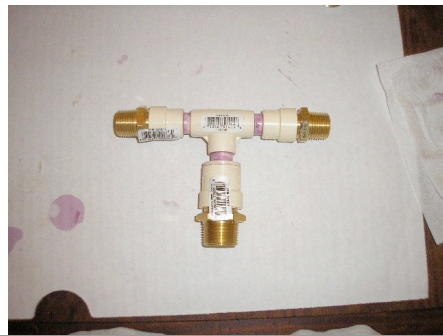

Exterior shower on 05 34 Classic PHOTOS

Washer hose steel braided with rubber covering. (6ft)

Water supply compartment

Water supply compartment

Supply lines going from Pex to shower under bathroom sink

Supply at shower fixture

Coat hanger used to fish washer hose under water heater that is under the bathroom sink.

Pieces and parts used

Tee made from CPVC

Hose bib with 3/4 hose fitting installed on steel cover in water supply compartment

Washer hose attached to bib

Tee installed in shower hot water supply line

Tee installed in shower hot water supply line