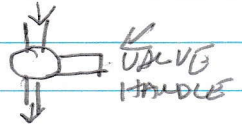

# SUMMER VALUES SETTINGS - HOT WATER

7- TRUMA BYPASS OFF

8- WATER PUMP ON

9- TRUMA HOT OUT  
RED LINE ON