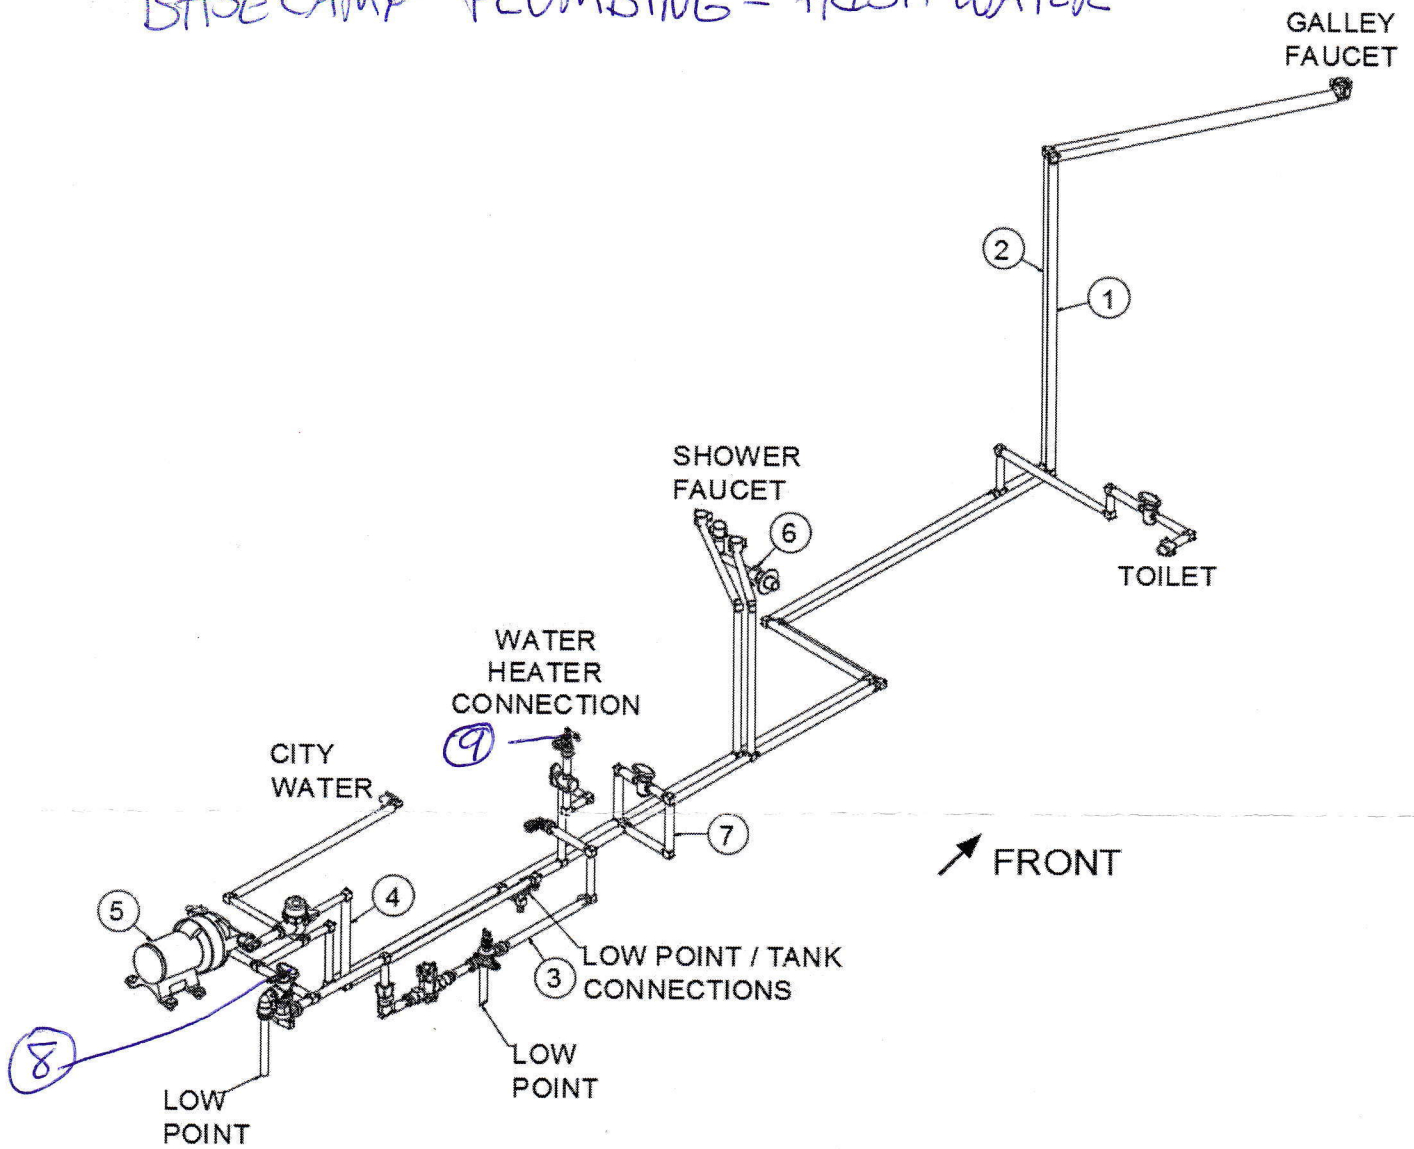

BASECAMP PLUMBING - FRESH WATER

- | | | |
|----|----------|------------------------|
| 1. | 943812-1 | RS hot |
| 2. | 943812-2 | RS forward cold |
| 3. | 943812-3 | RS aft cold |
| 4. | 943812-4 | Pump feed |
| 5. | 602328 | Shurflow water pump |
| 6. | 943812-5 | Shower valve |
| 7. | 943812- | Truma Bypass |
| 8. | | Water Pump on/off |
| 9. | | Truma hot water on/off |